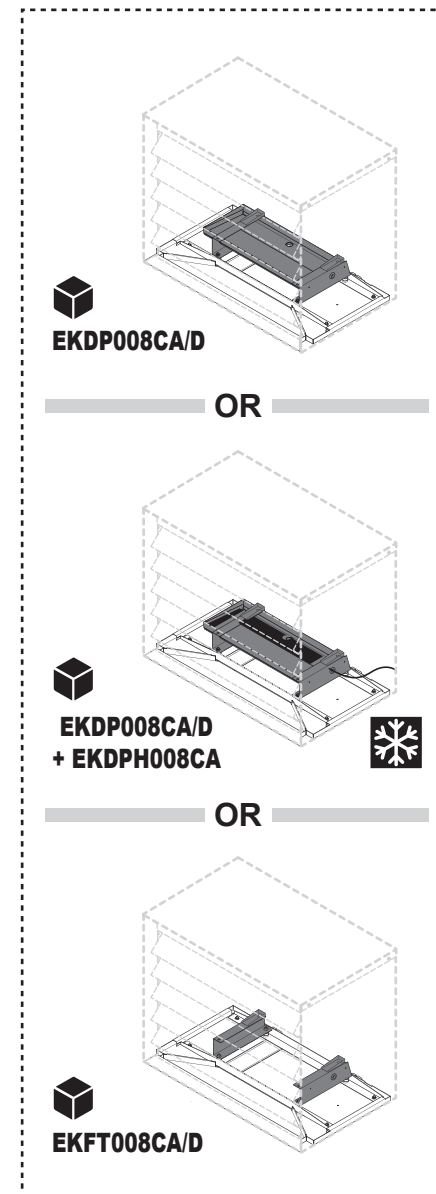

## Low sound cover for outdoor unit

EKLN08A1

4P528083-1 C 000000+