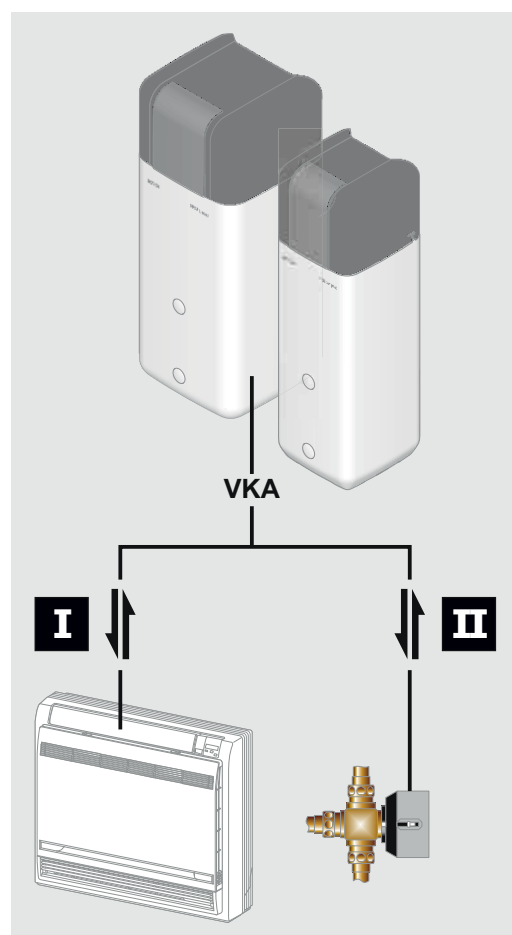

a member of **DAIKIN** group

ROTEX

VKA HPSU compact - HPc / 3UV2

🛒 14 20 15

I

II

3UV2

9.

3UV2

15 60 34

11.

I

10.

II

+

3UV2