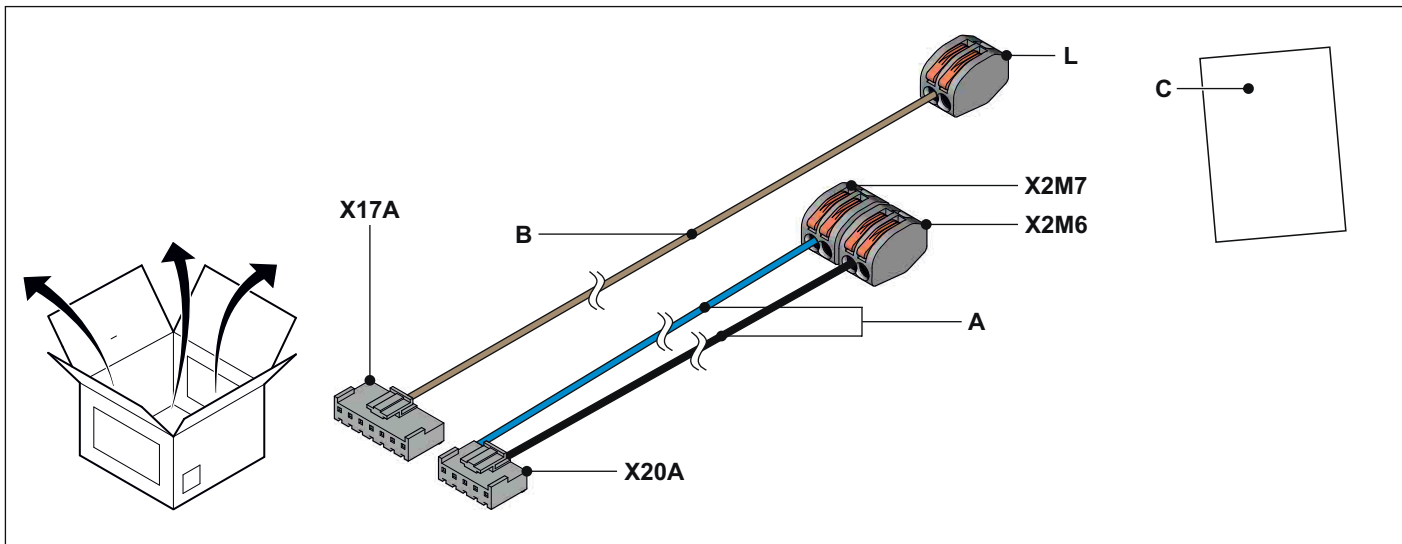

a member of **DAIKIN** group

ROTEX

VKA HPSU compact - HPc / 3UV2

🛒 14 20 15

I

II

3UV2

9.