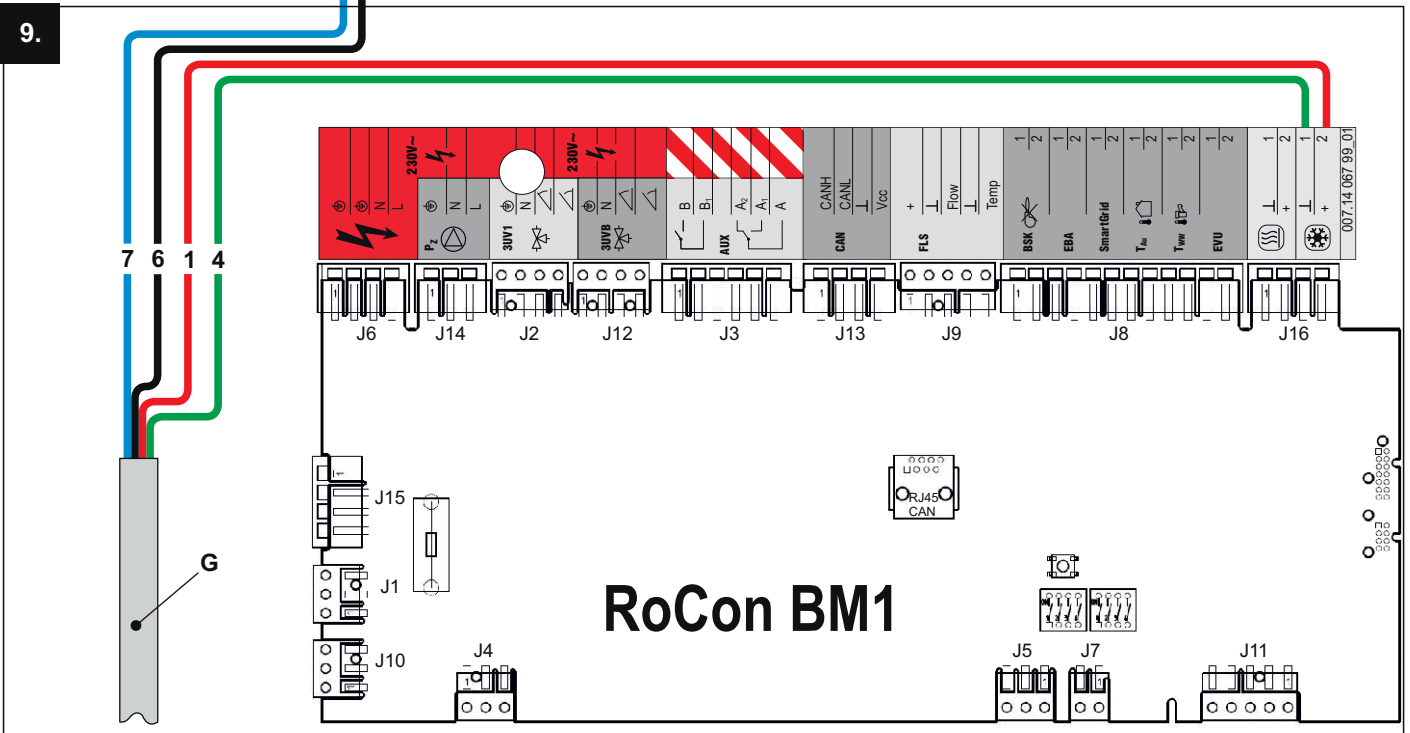

a member of **DAIKIN** group

ROTEX

VKA HPSU compact - HPc / 3UV2

🛒 14 20 15

I

II

3UV2

9.

3UV2

15 60 34

11.

I

10.

II

+

3UV2