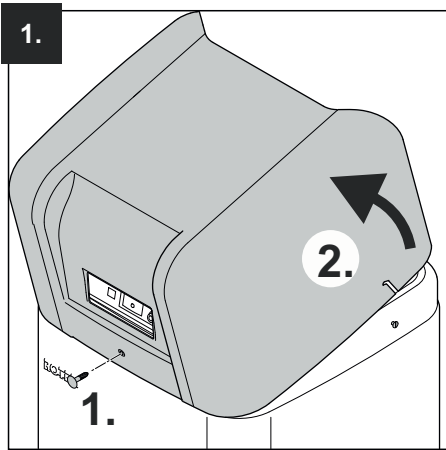

a member of **DAIKIN** group

ROTEX

VKA HPSU compact - HPc / 3UV2

🛒 14 20 15

I

II

3UV2

9.