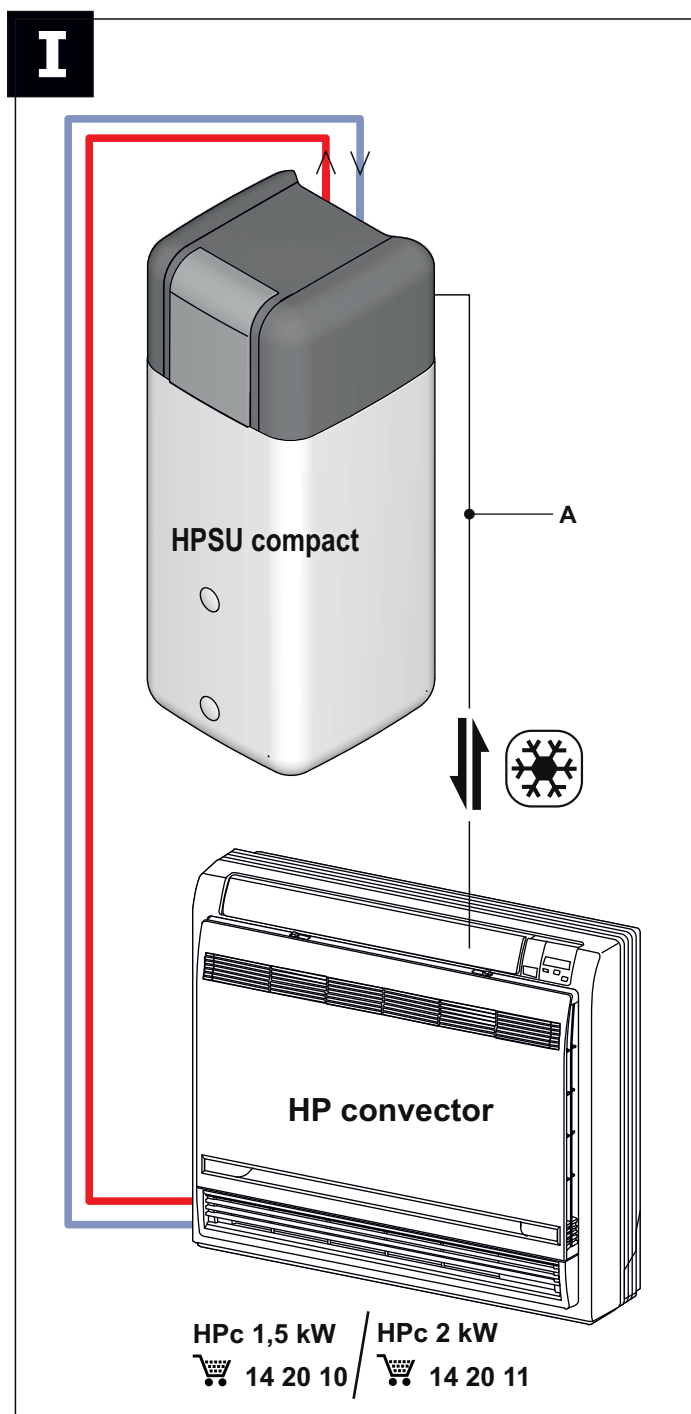

a member of **DAIKIN** group

ROTEX

VKA HPSU compact - HPc / 3UV2

🛒 14 20 15

I

II

3UV2

9.