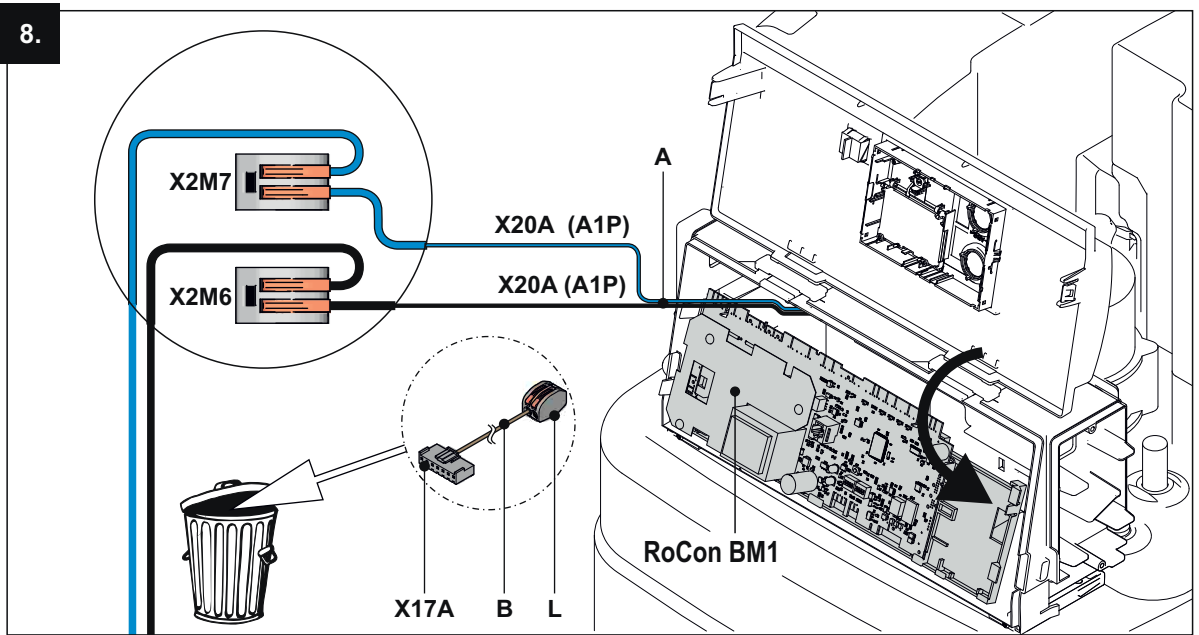

a member of **DAIKIN** group

ROTEX

VKA HPSU compact - HPc / 3UV2

🛒 14 20 15

I

II

3UV2

9.