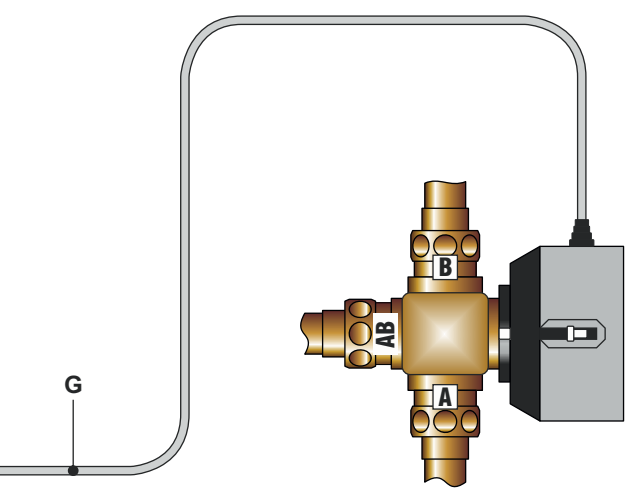

a member of **DAIKIN** group

ROTEX

VKA HPSU compact - HPc / 3UV2

🛒 14 20 15

I

II

3UV2

9.

3UV2

15 60 34

11.

I

10.

II

+

3UV2