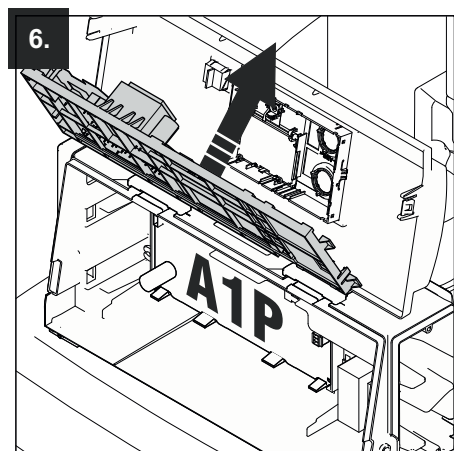

a member of **DAIKIN** group

ROTEX

VKA HPSU compact - HPc / 3UV2

🛒 14 20 15

I

II

3UV2

9.