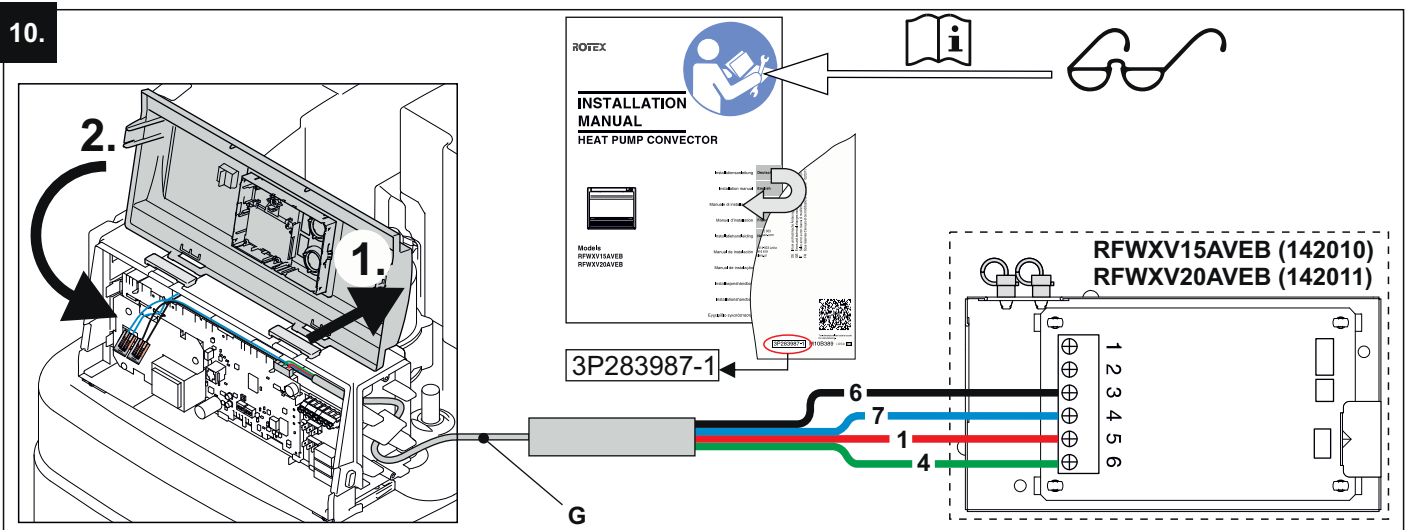

a member of **DAIKIN** group

ROTEX

VKA HPSU compact - HPc / 3UV2

🛒 14 20 15

I

II

3UV2

9.