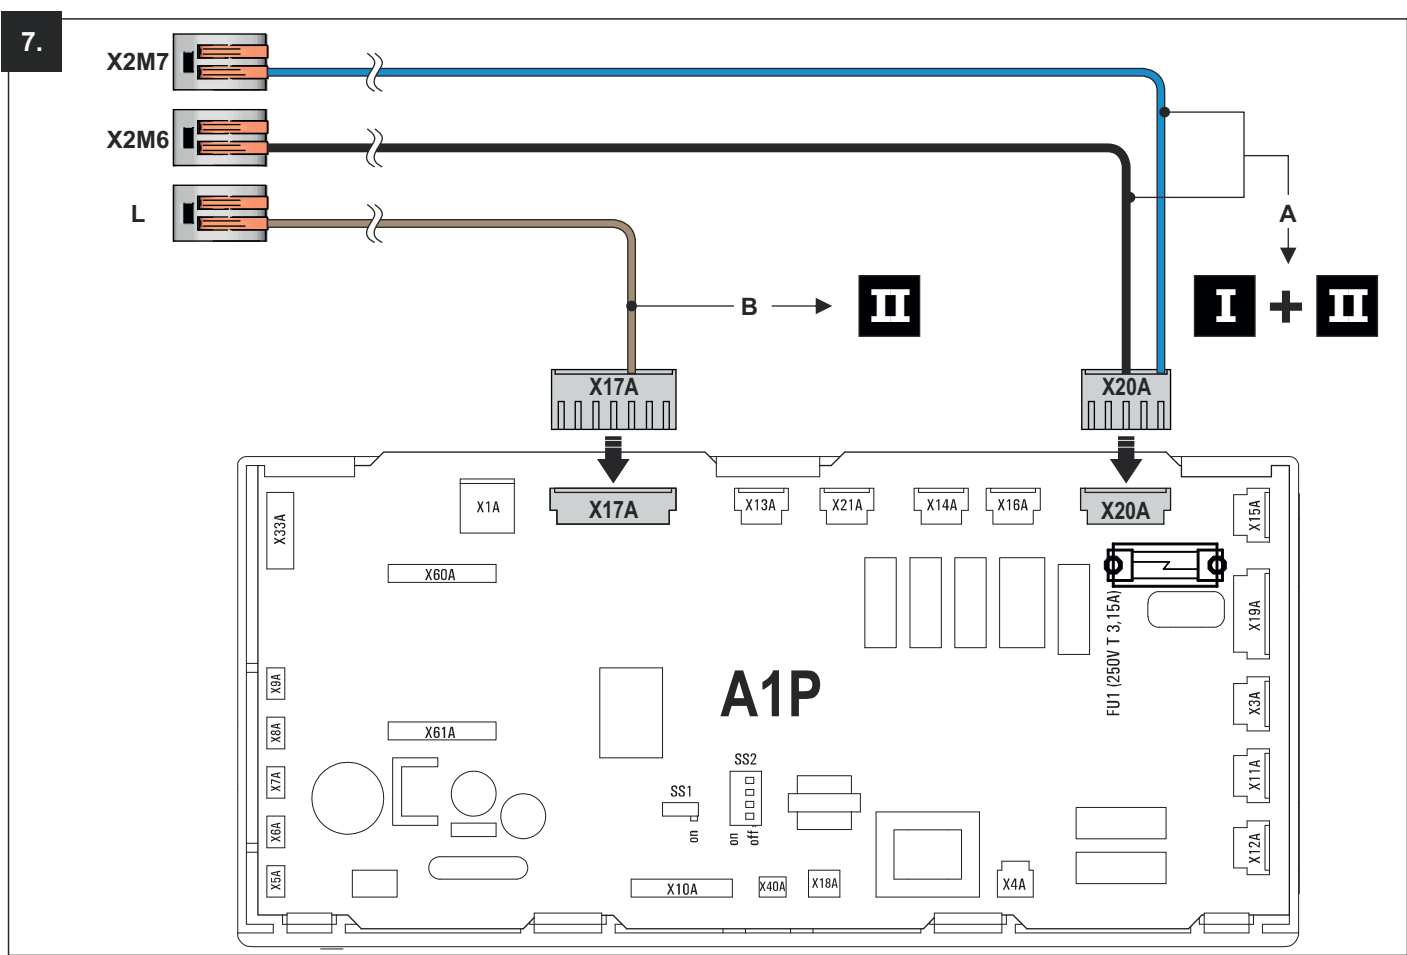

a member of **DAIKIN** group

ROTEX

VKA HPSU compact - HPc / 3UV2

🛒 14 20 15

I

II

3UV2

9.

3UV2

15 60 34

11.

I

10.

II

+

3UV2