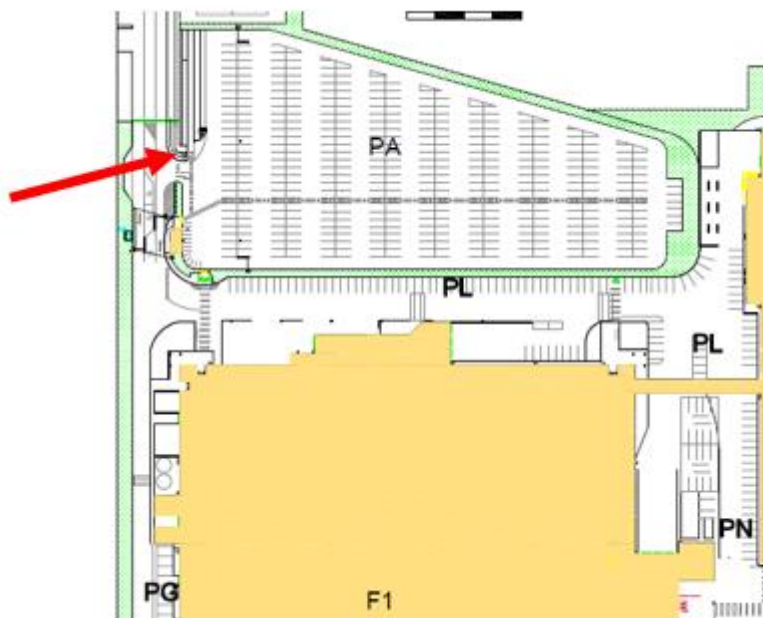

Bicycle control (old bicycle shed gate A = current moped shed)

A bicycle check will be organized at the old bicycle shed gate A = current moped shed. There will be a possibility to have the bicycles checked completely. There will also be a possibility to have the bicycle tagged with an anti-theft label. If the bike is presented for inspection, a battery light set can be obtained as a gift.

What?

- There will be a complete bike check according to a bike check card. The card will be given with any comments and advice.
- Tires will be inflated if necessary.
- If interested, the bike can be tagged with an anti-theft tag. Registration is done through the police database.
- A gift can be obtained when offering the bicycle. This is a battery light set (white front light and red rear light).

Where?

- Beginning of old bicycle parking gate A (= current moped shed).

Who?

All bicycle users Daikin Ostend bicycle parking gate A and gate B.